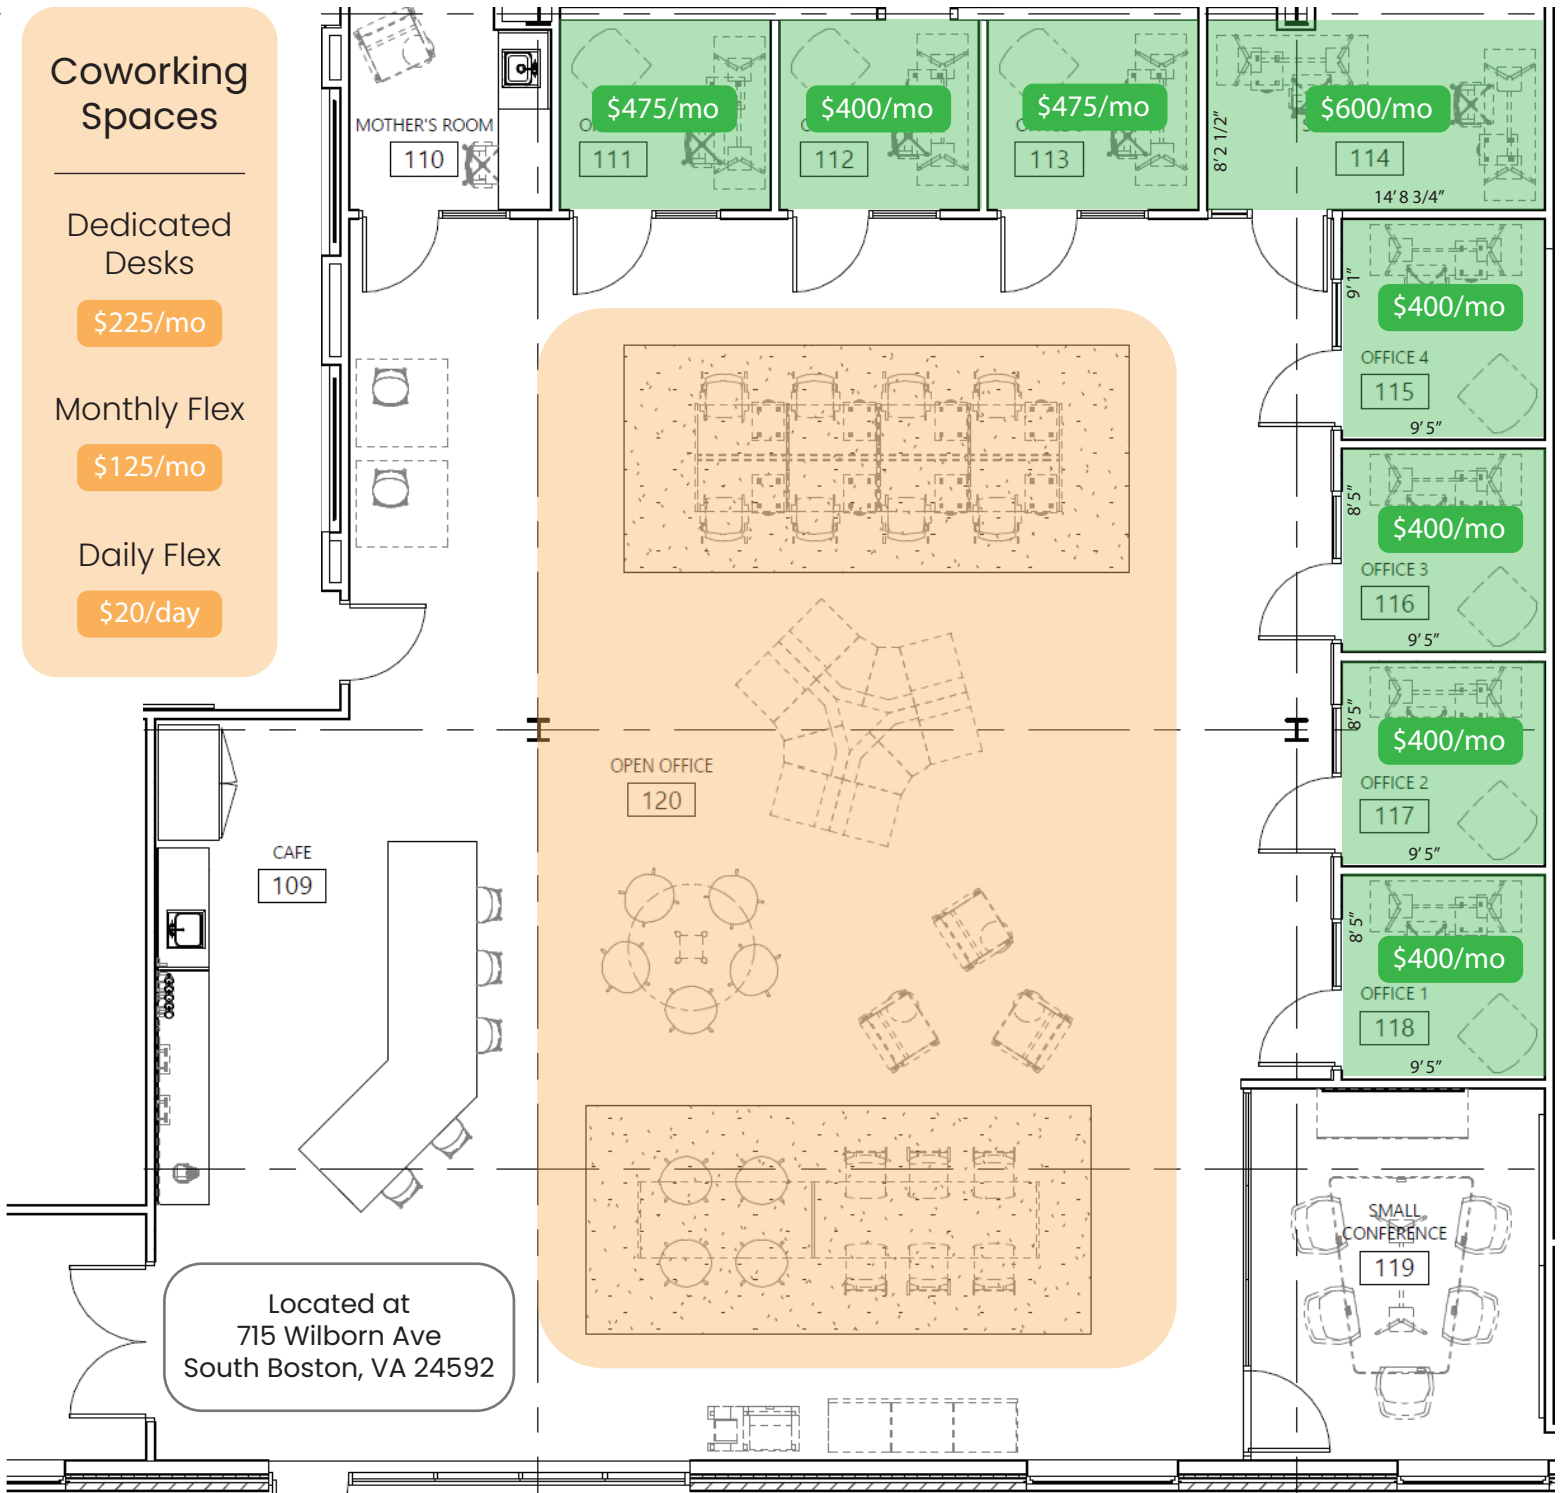

Coworking Spaces

Dedicated Desks

$225/mo

Monthly Flex

$125/mo

Daily Flex

$20/day

Located at
715 Wilborn Ave
South Boston, VA 24592

Interested in space?

Email hello@sovainnovationhub.com
or call Rebecca at (434) 570-1305

www.sovainnovationhub.com/coworking

Private
Offices

Starting at $400/mo

Multi-month
private office discounts

3% discount for a 3-month lease
4% discount for a 6-month lease
5% discount for a 12-month lease